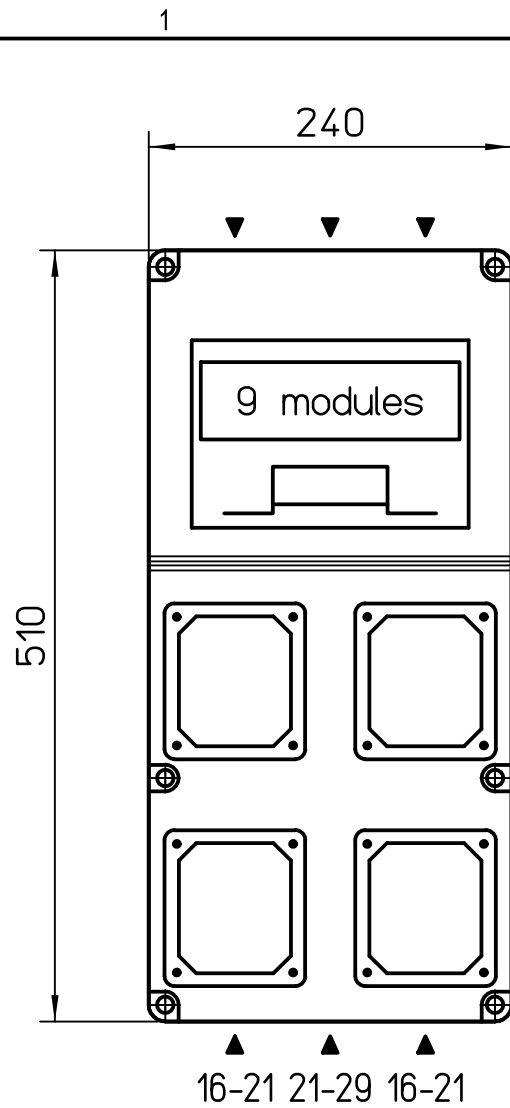

Diritti riservati All rights reserved

REV.	DATE	SIGNATURE		
Dimensions in mm			Simplified representation with dimensions without tolerance	
Original Size A4			FM 2451 PI	
Date 23/06/23			Box system for socket-outlet combinations, FM series,	
Sign. L. Ivone			for inclined flush-mounting sockets, 4 openings	
			Scale 1:5	

1

2

3