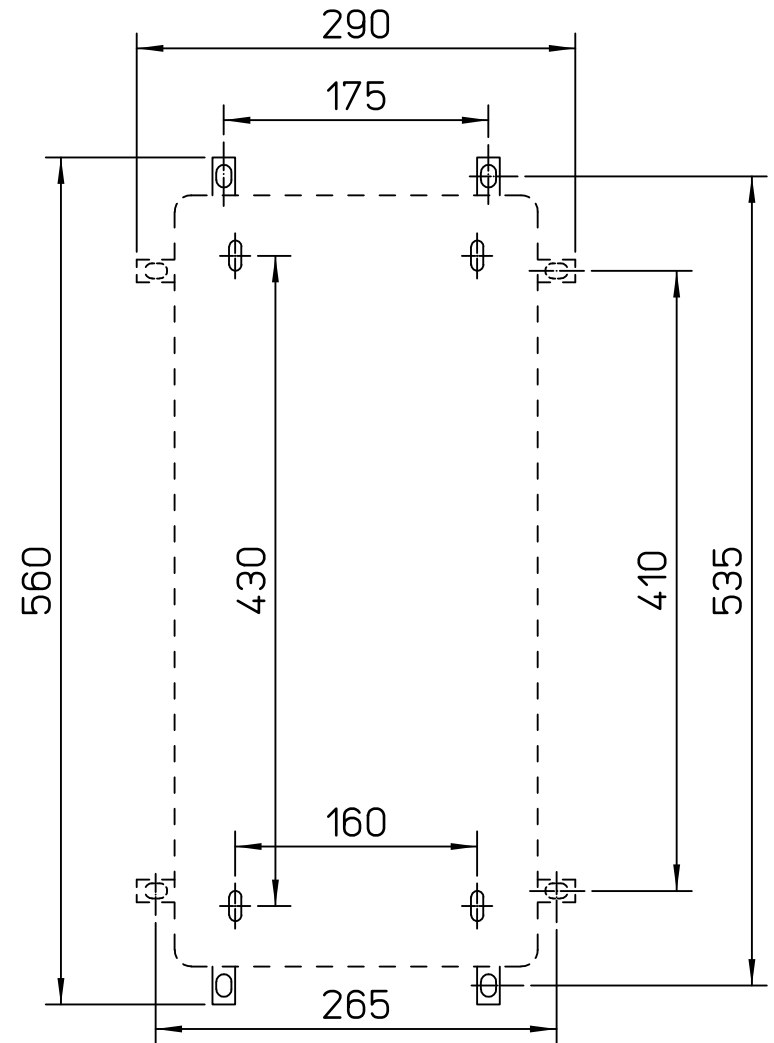

Diritti riservati All rights reserved

REV.	DATE	SIGNATURE		
Dimensions in mm			Simplified representation with dimensions without tolerance	
Original Size A4			FM 2451 PI	
Date 23/06/23			Box system for socket-outlet combinations, FM series,	
Sign. L. Ivone			for inclined flush-mounting sockets, 4 openings	
			Scale 1:5	