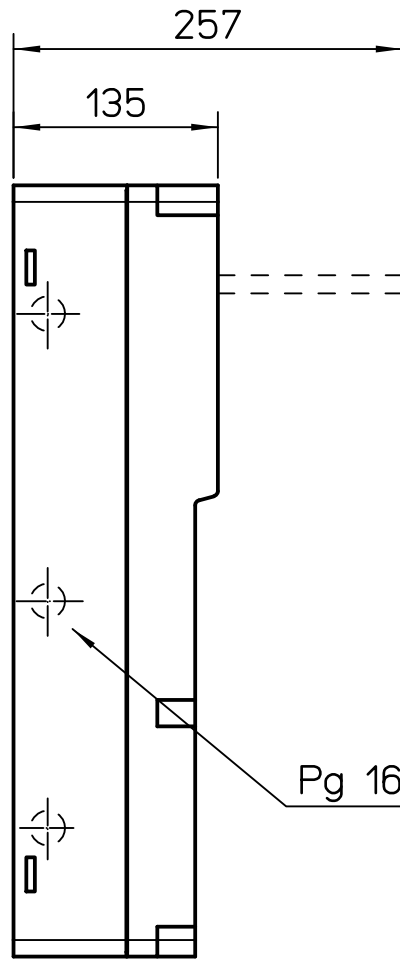

Diritti riservati All rights reserved

REV.	DATE	SIGNATURE		
Dimensions in mm			Simplified representation with dimensions without tolerance	
Original Size A4			FM 2451 PI	
Date 23/06/23			Box system for socket-outlet combinations, FM series,	
Sign. L. Ivone			for inclined flush-mounting sockets, 4 openings	
			Scale 1:5	

1

2

3